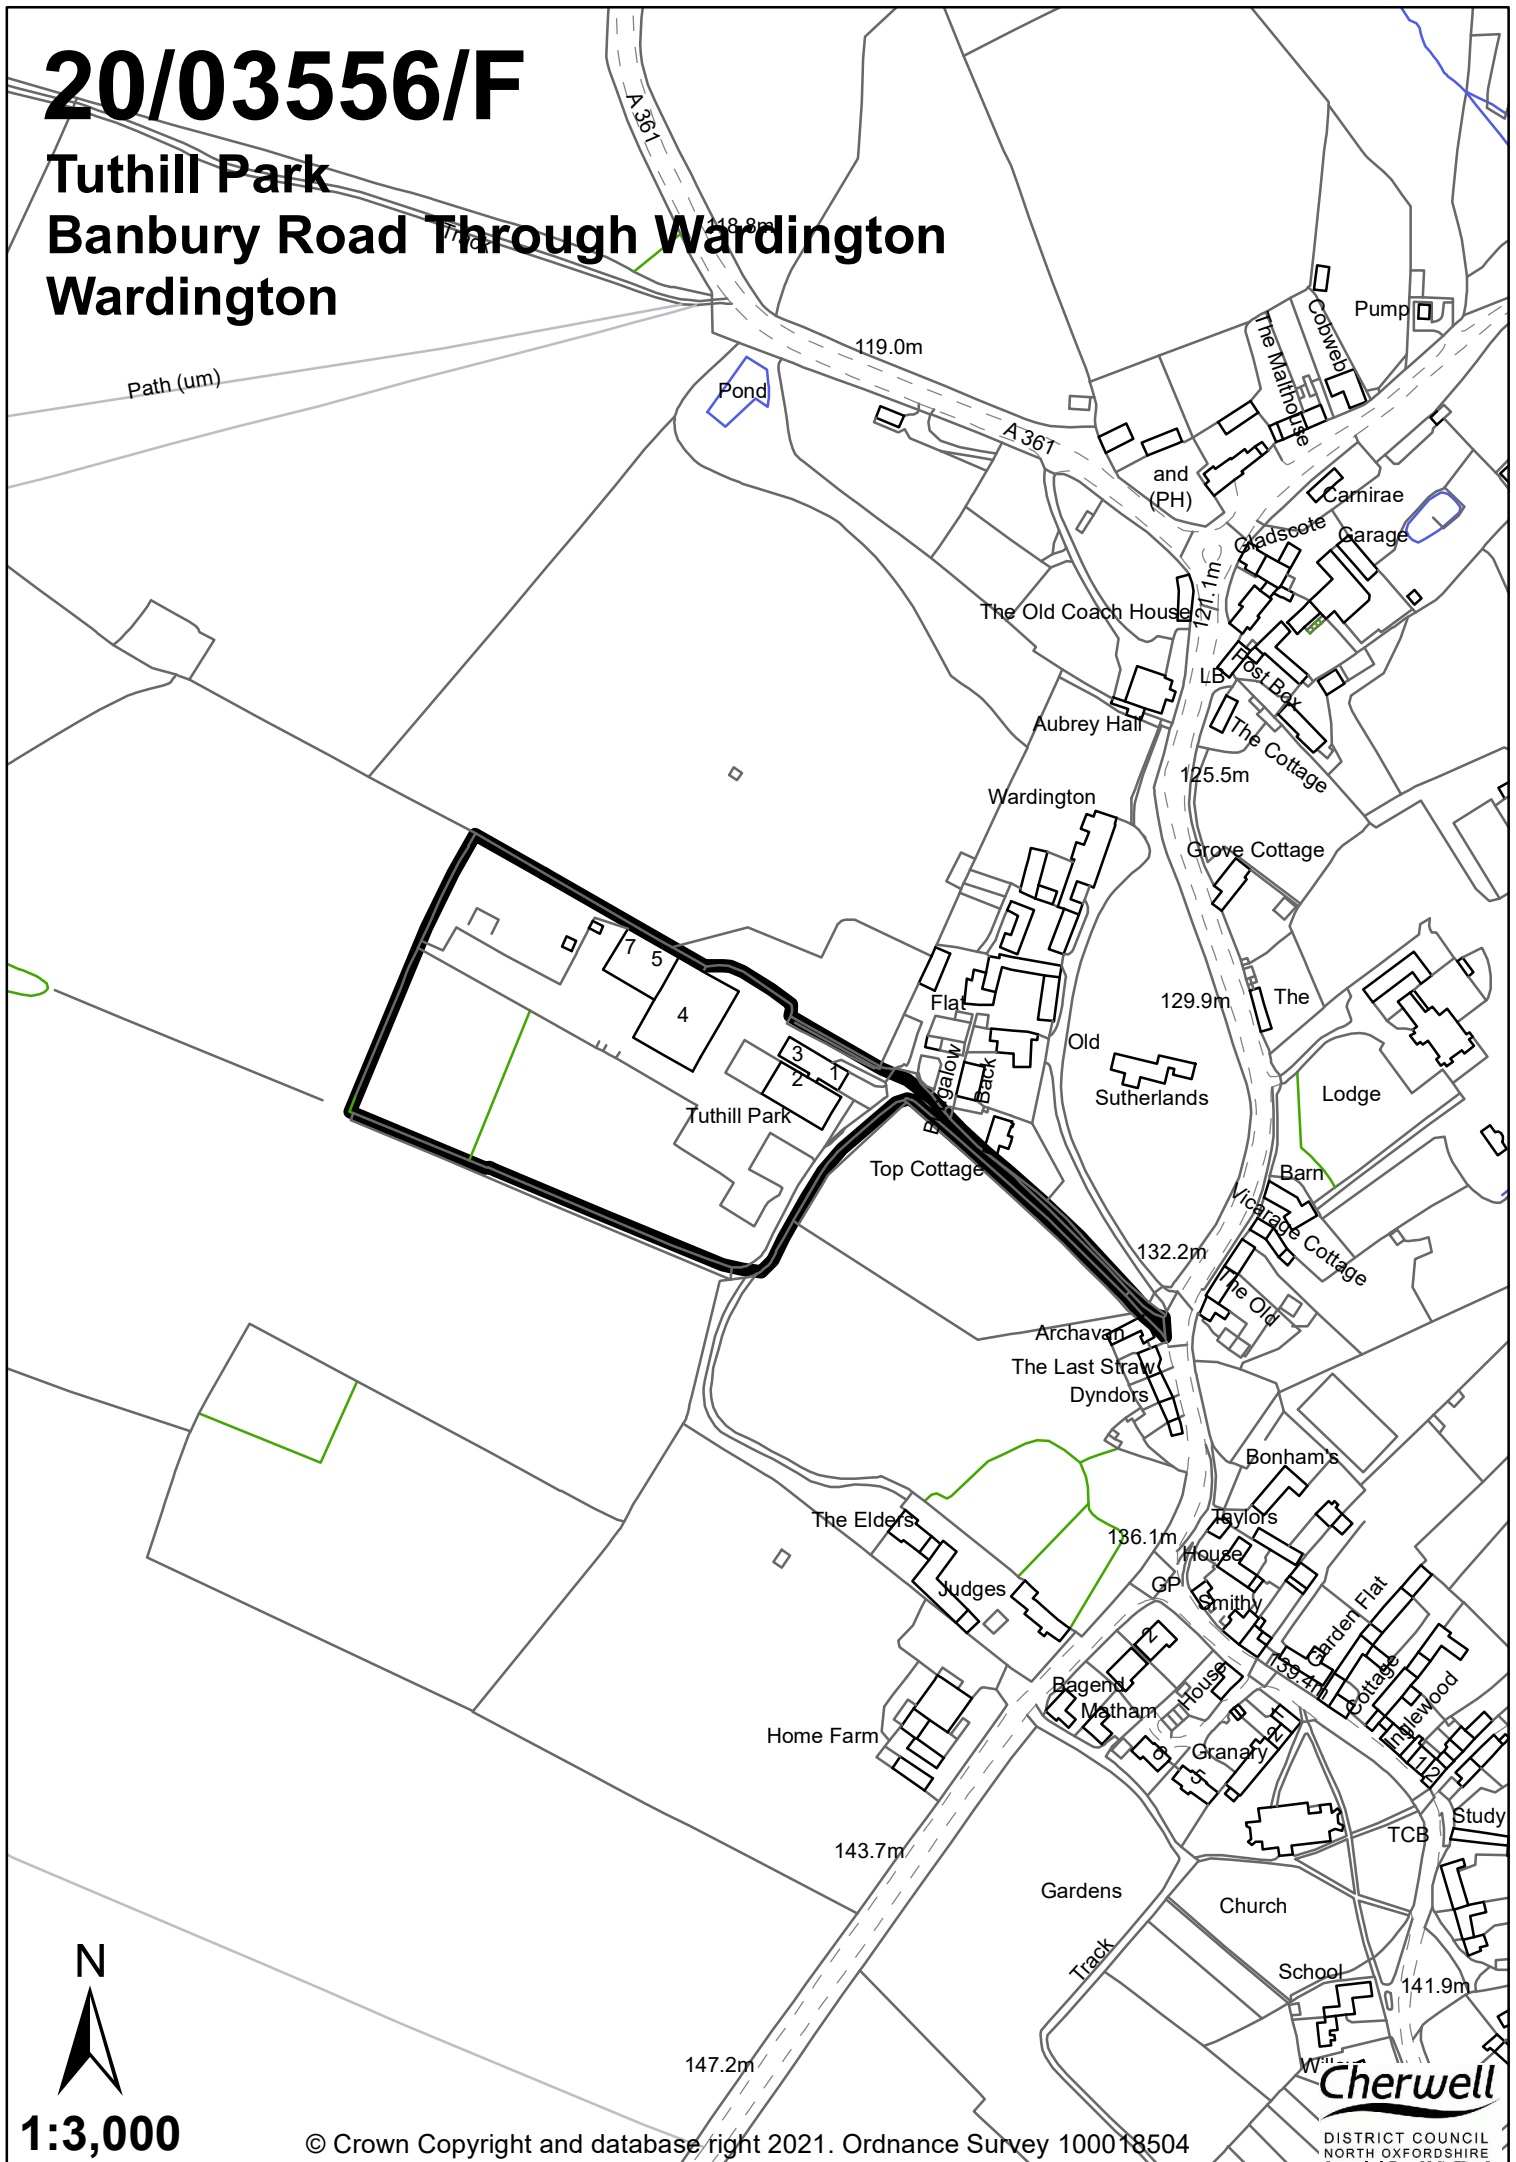

20/03556/F

Tuthill Park Banbury Road Through Wardington Wardington

1:3,000

© Crown Copyright and database right 2021. Ordnance Survey 100018504

Cherwell
DISTRICT COUNCIL
NORTH OXFORDSHIRE